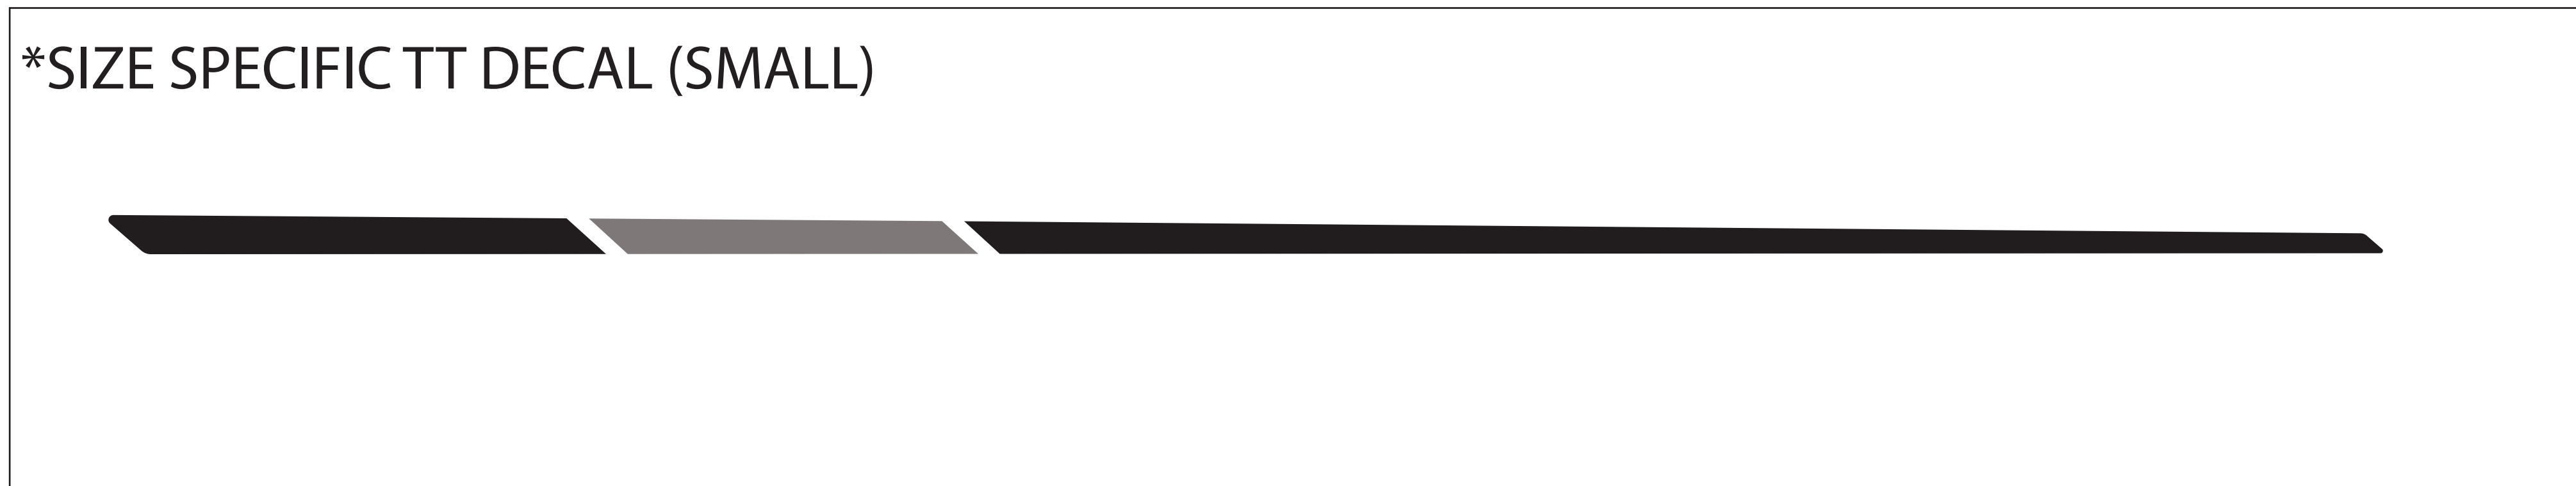

MODEL YEAR 2023
BIKE: SMUGGLER CARBON
COLORS: ESPRESSO / ORCHID
TRANSITION
BICYCLE COMPANY

SCALE 1:1 (100%)

TRANSITION TRANSITION

DOWN TUBE DECAL

USAGE DISCLAIMER!!!!!!
ALL LOGOS ARE SCALED 1:1. DECALS APPLIED AT THE FACTORY USE A WATER BASED SYSTEM THAT STRETCHES AND CONFORMS TO THE FRAME SURFACE SO IT DISTORTS THE DECAL. SIMPLY USING THIS FILE TO MAKE DECALS TO LAY OVER THE OLD DECALS WILL NOT BE A PERFECT FIT. IT IS UP TO YOU TO MODIFY THE SCALE OF THIS FILE TO WORK FOR YOUR APPLICATION.
TRANSITION BIKES IS NOT RESPONSIBLE FOR THE FIT AND FINISH OF ANY AFTERMARKET DECALS APPLIED TO THE FRAME.

DRIVE SIDE