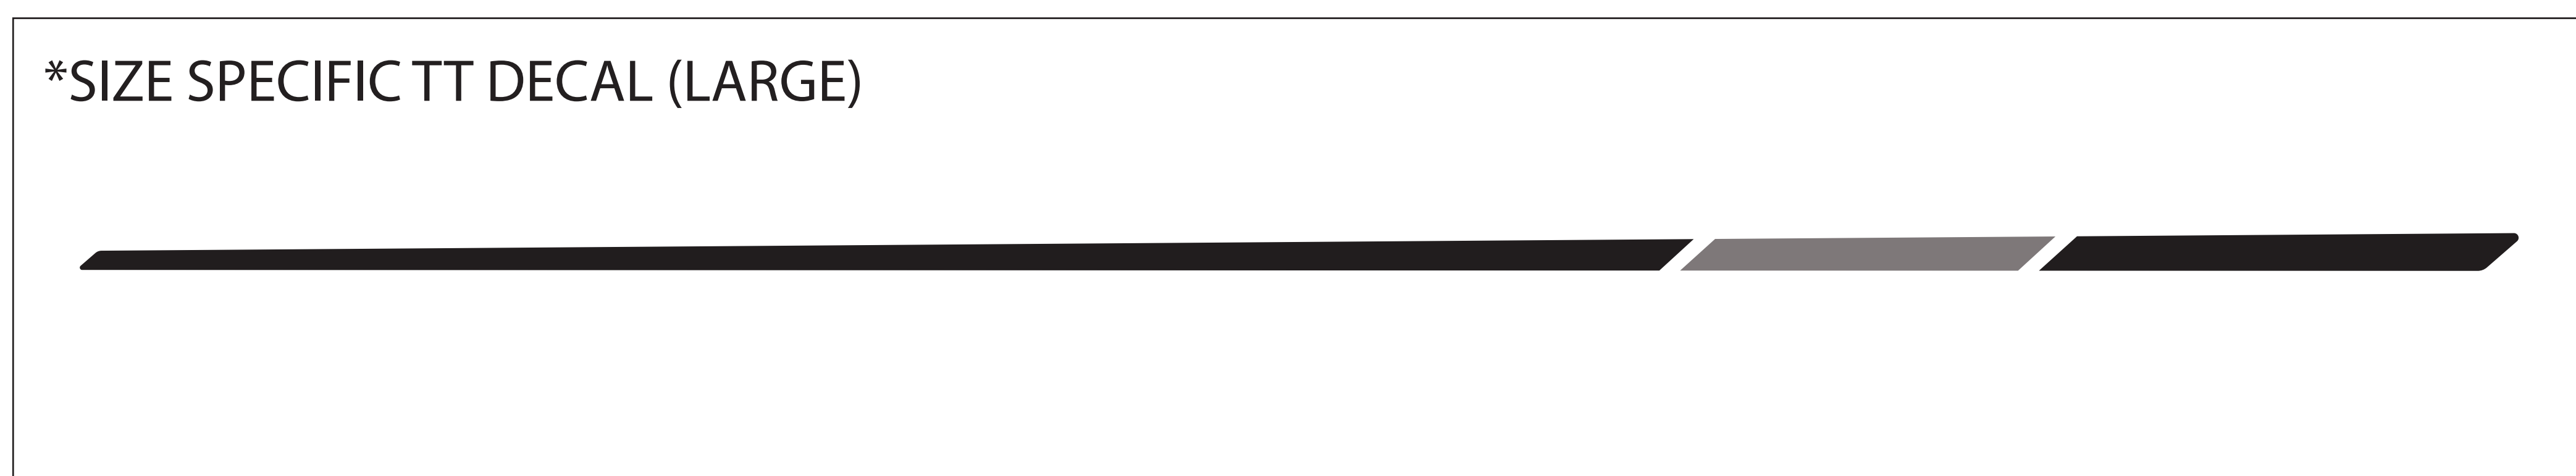

NON-DRIVE SIDE

ESPRESSO -PANTONE METALLIC 8601 C (MATTE CLEAR COAT)
DECALS-PANTONE METALLIC 8421 C

ORCHID-PANTONE METALLIC 8843 (MATTE CLEAR COAT)
DECALS-PANTONE METALLIC 8423 C