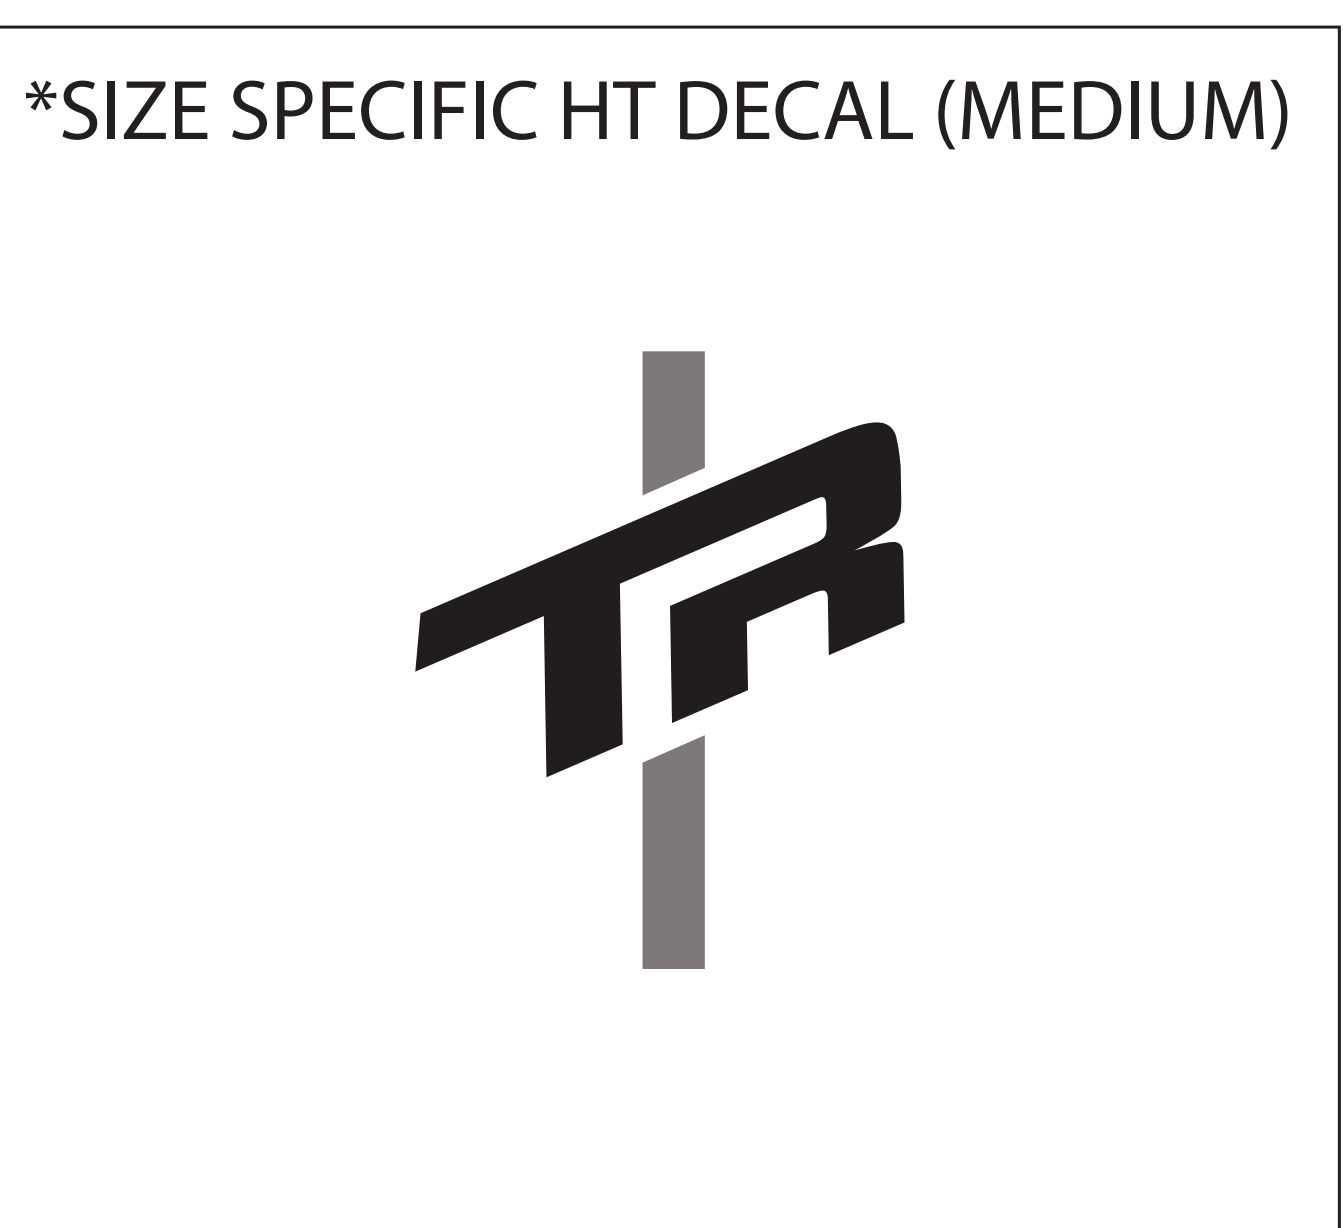

MODEL YEAR 2023
 BIKE: SMUGGLER CARBON
 COLORS: ESPRESSO / ORCHID
TRANSITION
 BICYCLE COMPANY

SCALE 1:1 (100%)

TRANSITION TRANSITION

DOWN TUBE DECAL

USAGE DISCLAIMER!!!!!!
 ALL LOGOS ARE SCALED 1:1. DECALS APPLIED AT THE FACTORY USE A WATER BASED SYSTEM THAT STRETCHES AND CONFORMS TO THE FRAME SURFACE SO IT DISTORTS THE DECAL. SIMPLY USING THIS FILE TO MAKE DECALS TO LAY OVER THE OLD DECALS WILL NOT BE A PERFECT FIT. IT IS UP TO YOU TO MODIFY THE SCALE OF THIS FILE TO WORK FOR YOUR APPLICATION.
 TRANSITION BIKES IS NOT RESPONSIBLE FOR THE FIT AND FINISH OF ANY AFTERMARKET DECALS APPLIED TO THE FRAME.

DRIVE SIDE

NON-DRIVE SIDE

 ESPRESSO -PANTONE METALLIC 8601 C (MATTE CLEAR COAT)
 DECALS-PANTONE METALLIC 8421 C

 ORCHID-PANTONE METALLIC 8843 (MATTE CLEAR COAT)
 DECALS-PANTONE METALLIC 8423 C