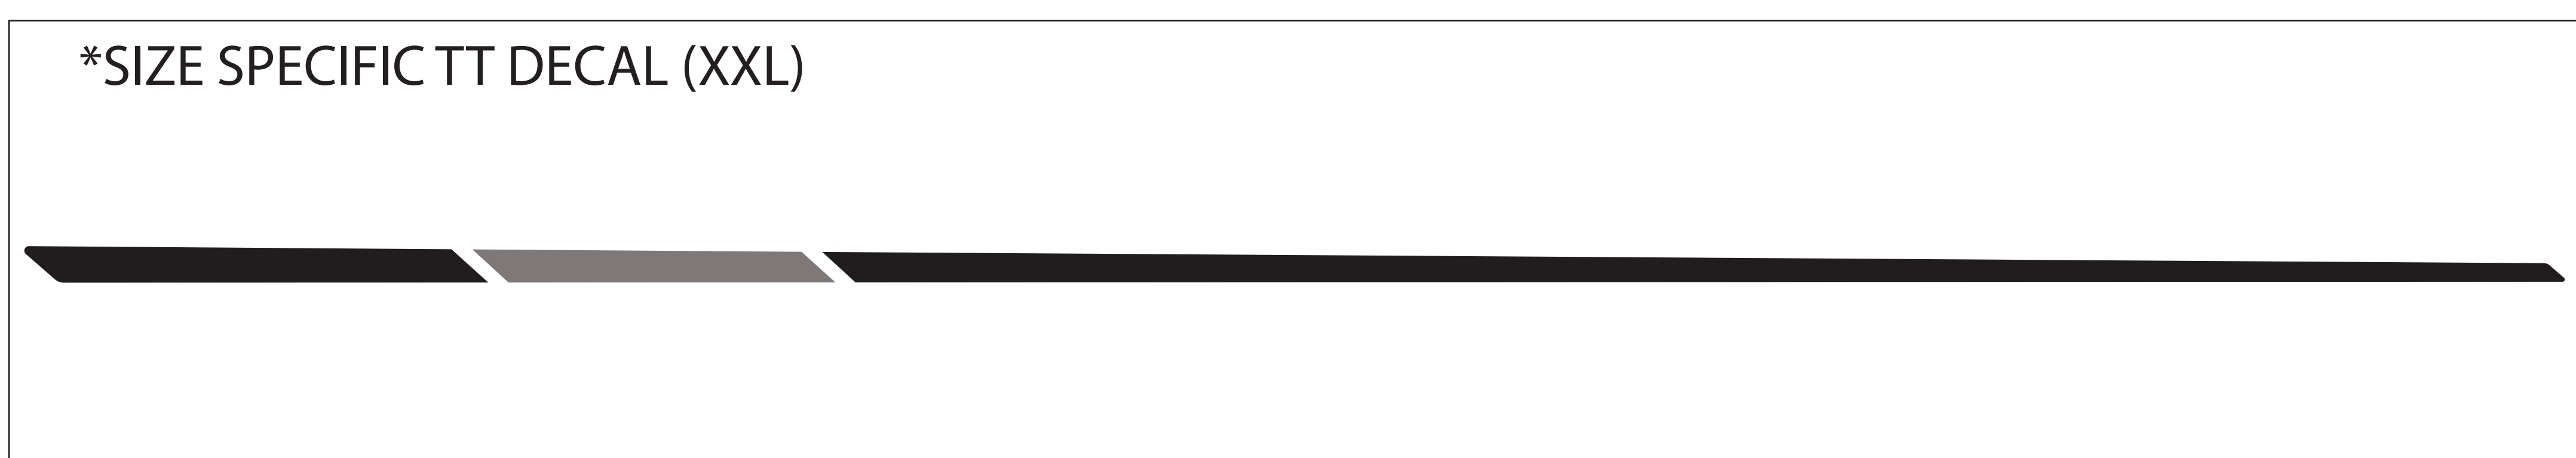

MODEL YEAR 2023
BIKE: SMUGGLER CARBON
COLORS: ESPRESSO / ORCHID
TRANSITION
BICYCLE COMPANY

SCALE 1:1 (100%)

TRANSITION TRANSITION

DOWN TUBE DECAL

USAGE DISCLAIMER!!!!!!
ALL LOGOS ARE SCALED 1:1. DECALS APPLIED AT THE FACTORY USE A WATER BASED SYSTEM THAT STRETCHES AND CONFORMS TO THE FRAME SURFACE SO IT DISTORTS THE DECAL. SIMPLY USING THIS FILE TO MAKE DECALS TO LAY OVER THE OLD DECALS WILL NOT BE A PERFECT FIT. IT IS UP TO YOU TO MODIFY THE SCALE OF THIS FILE TO WORK FOR YOUR APPLICATION.
TRANSITION BIKES IS NOT RESPONSIBLE FOR THE FIT AND FINISH OF ANY AFTERMARKET DECALS APPLIED TO THE FRAME.

DRIVE SIDE