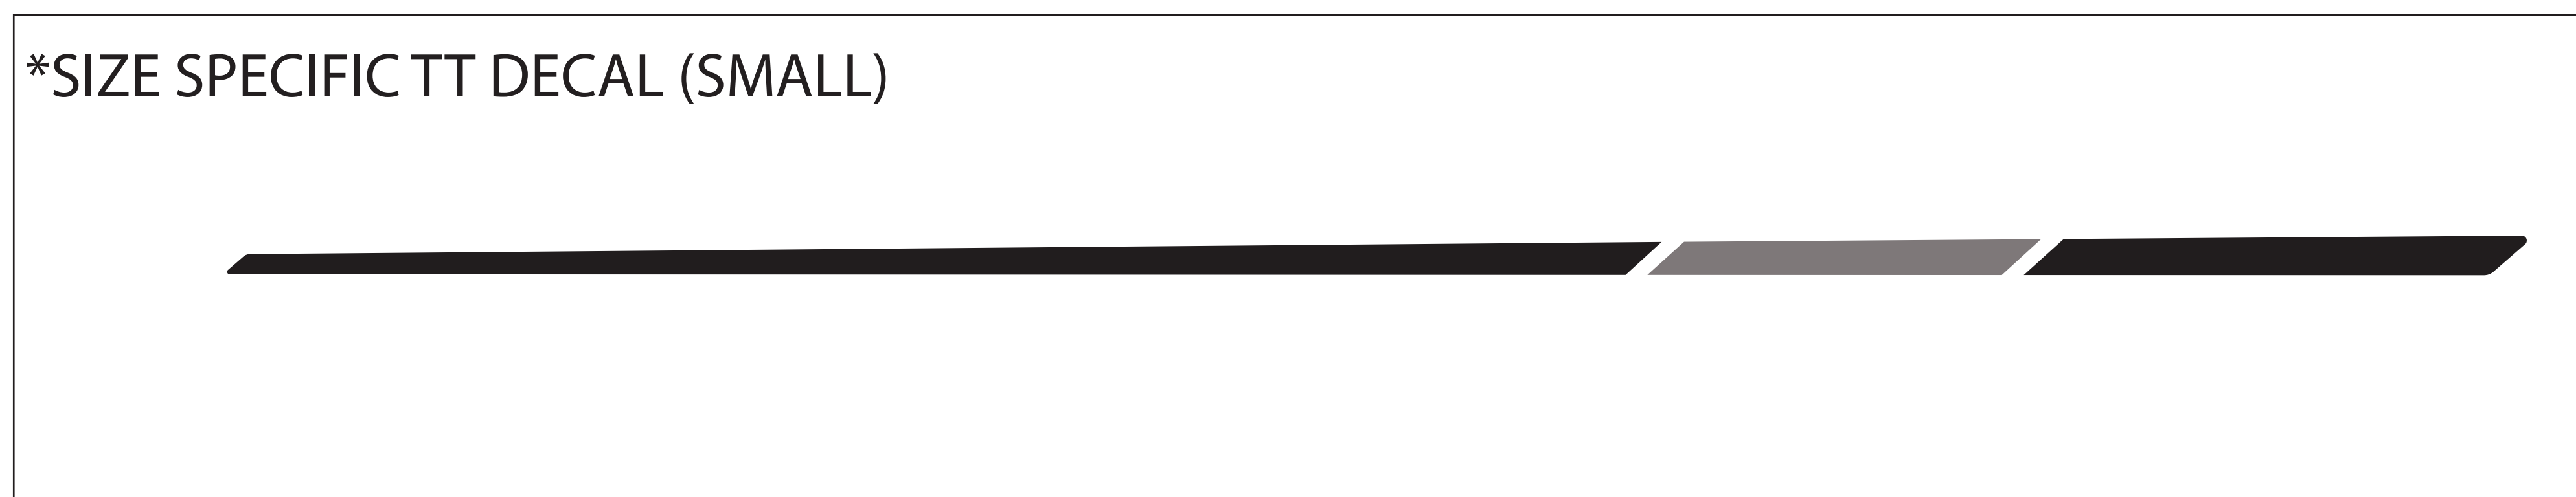

NON-DRIVE SIDE

ESPRESSO -PANTONE METALLIC 8601 C (MATTE CLEAR COAT)
DECALS-PANTONE METALLIC 8421 C

ORCHID-PANTONE METALLIC 8843 (MATTE CLEAR COAT)
DECALS-PANTONE METALLIC 8423 C