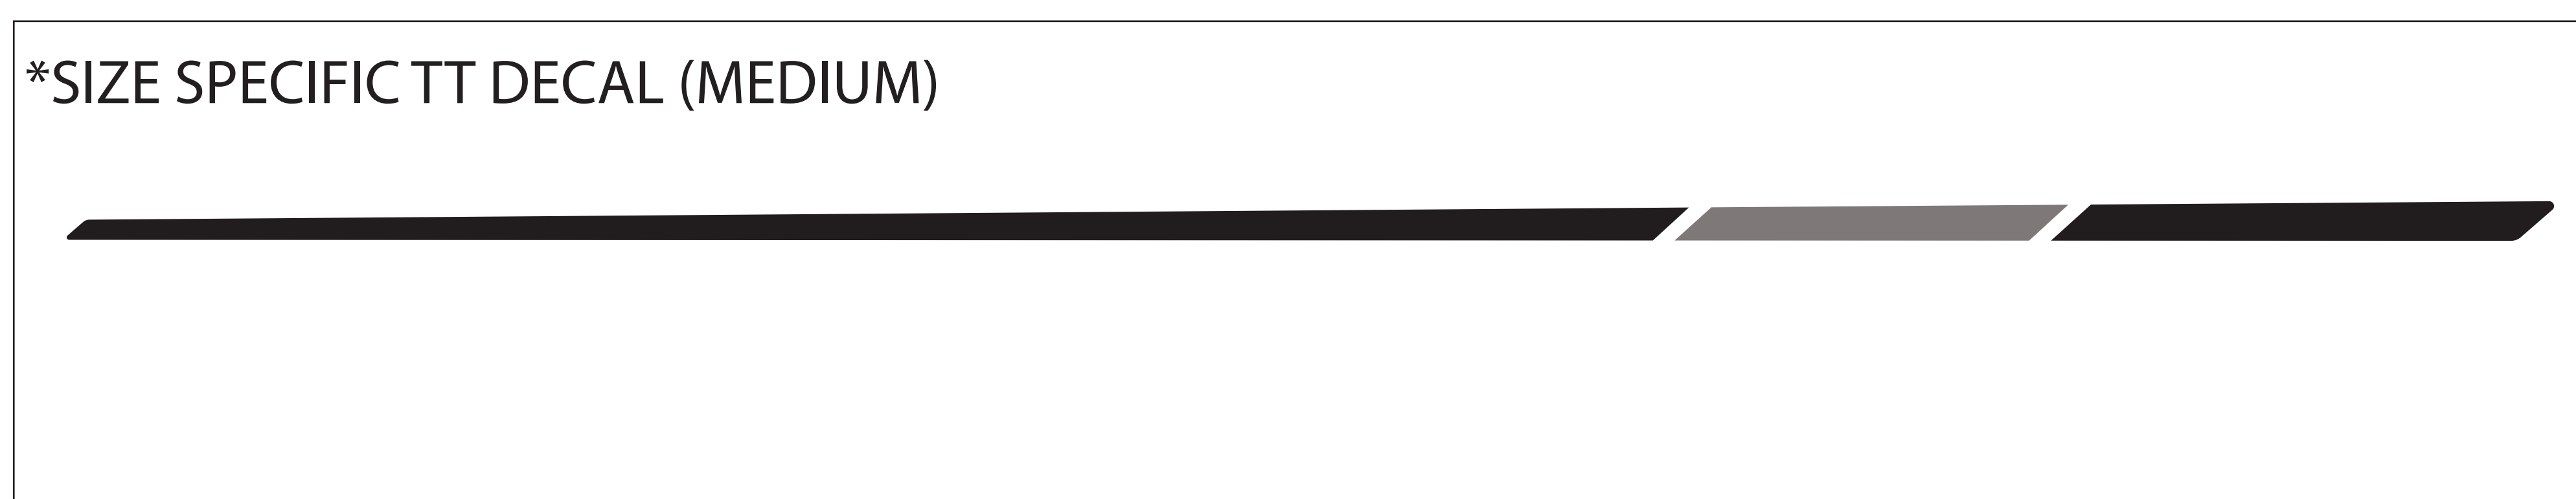

NON-DRIVE SIDE

ESPRESSO -PANTONE METALLIC 8601 C (MATTE CLEAR COAT)
DECALS-PANTONE METALLIC 8421 C

ORCHID-PANTONE METALLIC 8843 (MATTE CLEAR COAT)
DECALS-PANTONE METALLIC 8423 C