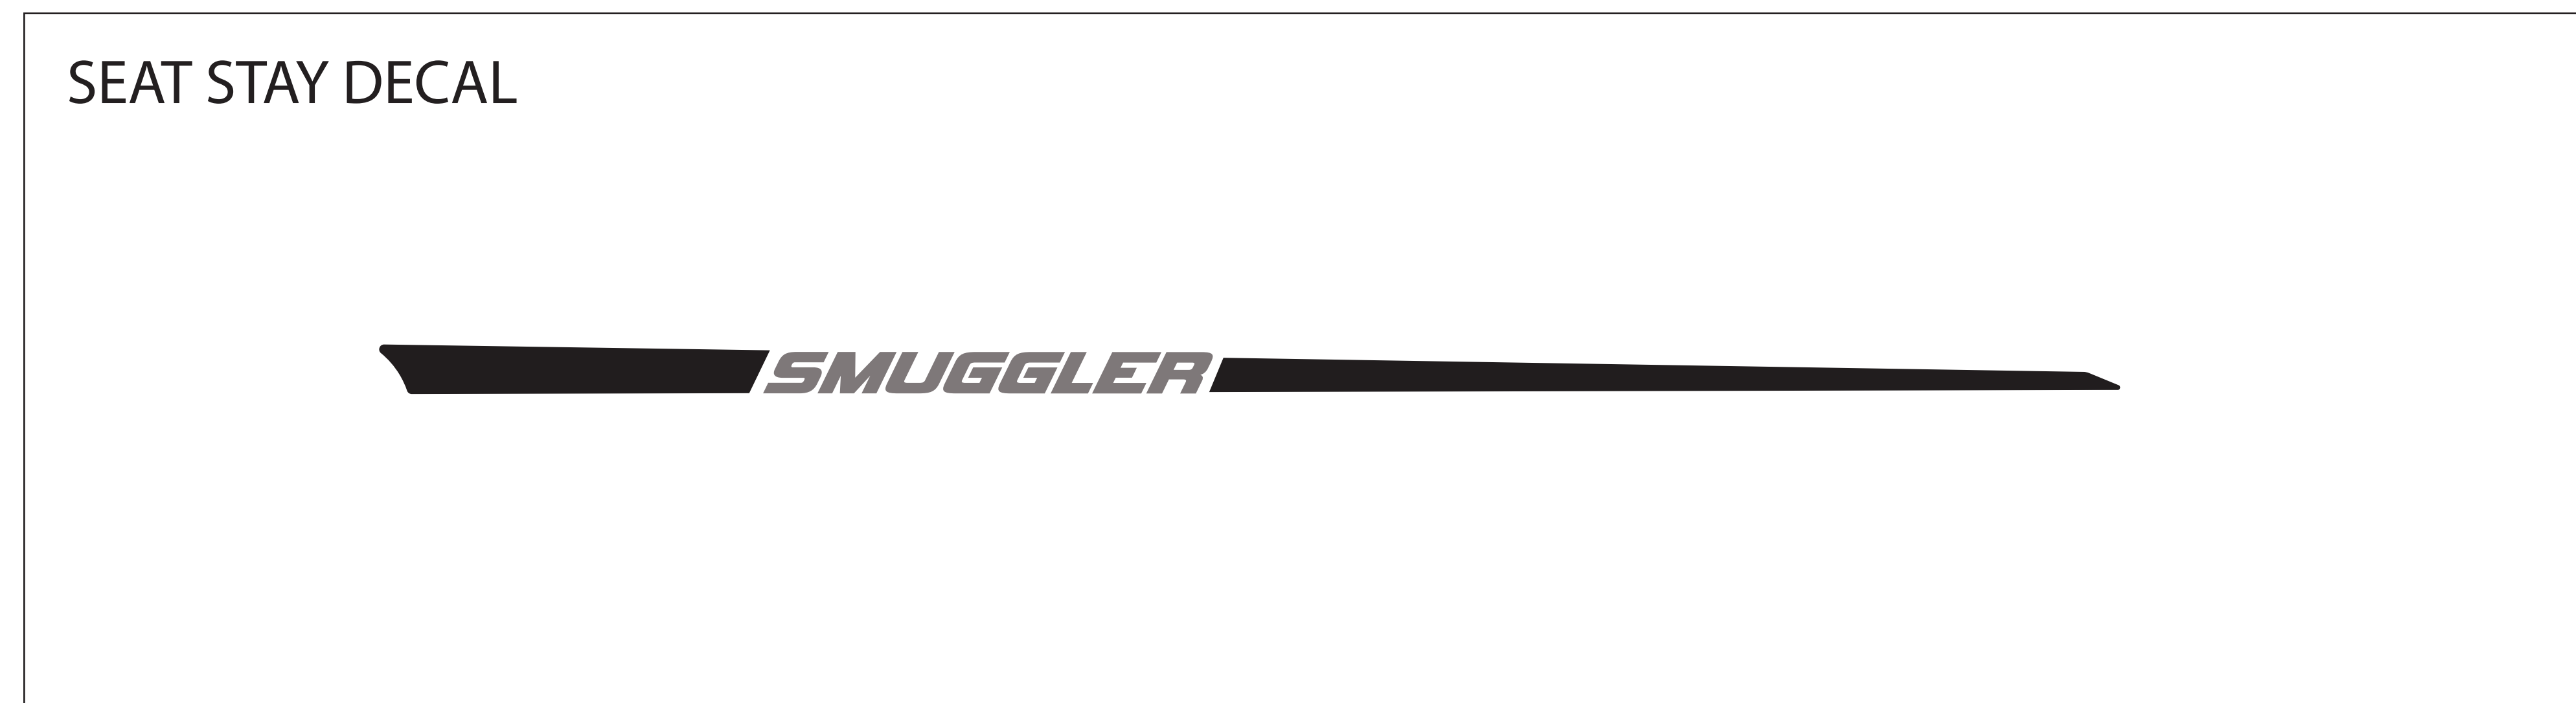

NON-DRIVE SIDE

ESPRESSO -PANTONE METALLIC 8601 C (MATTE CLEAR COAT)
DECALS-PANTONE METALLIC 8421 C

ORCHID-PANTONE METALLIC 8843 (MATTE CLEAR COAT)
DECALS-PANTONE METALLIC 8423 C