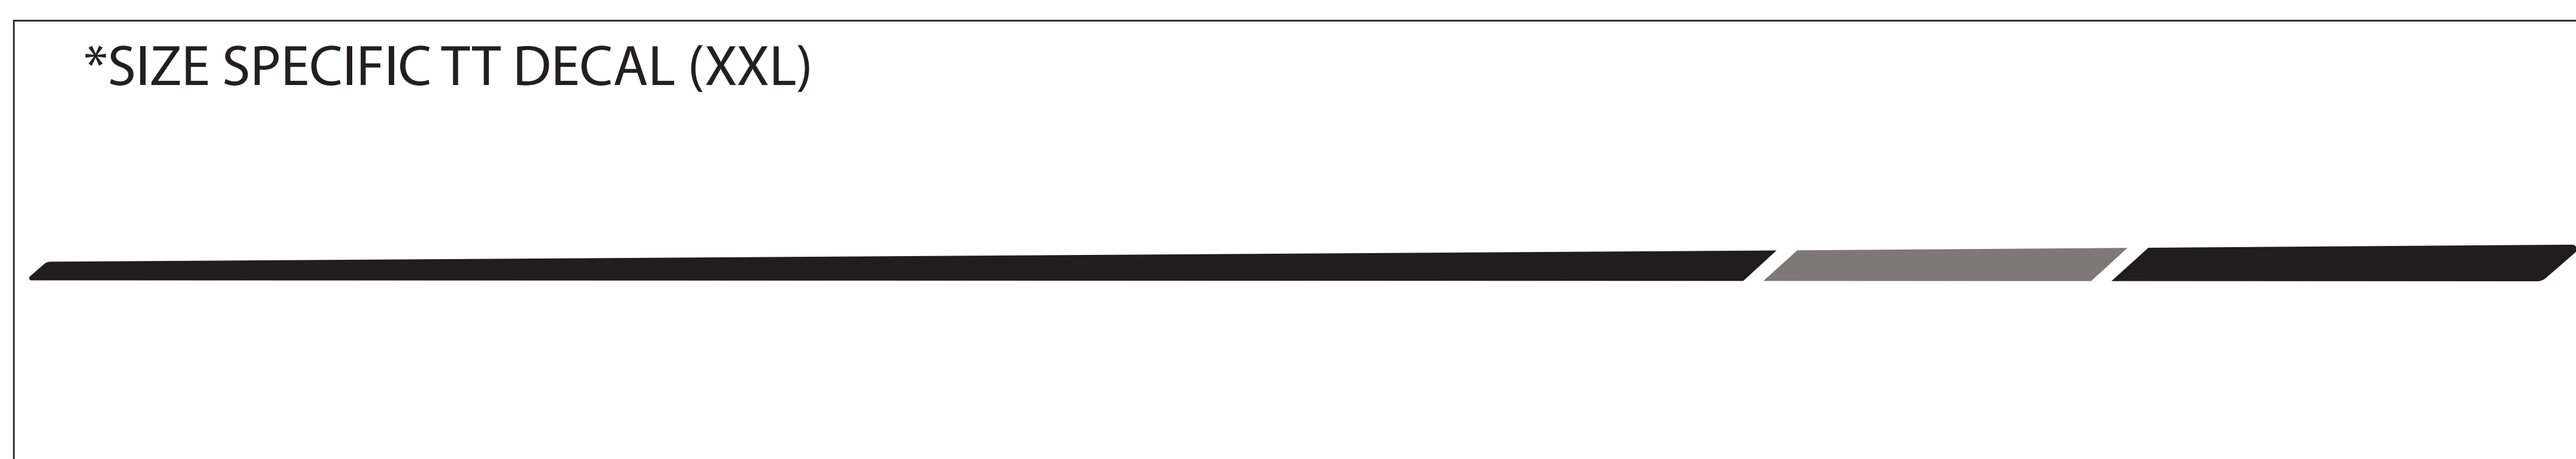

NON-DRIVE SIDE

ESPRESSO -PANTONE METALLIC 8601 C (MATTE CLEAR COAT)
DECALS-PANTONE METALLIC 8421 C

ORCHID-PANTONE METALLIC 8843 (MATTE CLEAR COAT)
DECALS-PANTONE METALLIC 8423 C